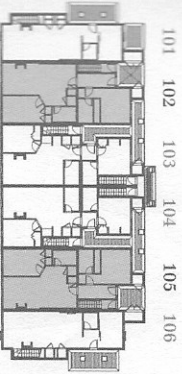

# CRESCENDO BEACH HOUSE VILLA

2 BEDROOM LOCK OFF SUITE | 848 SQ FT + 135 SQ FT DECK

Ground floor

Ground floor

\*Lock off units can be occupied by owner or put in rental program (with separate entrance).  
The vendor reserves the right to make changes and modifications to maintain the high standards of these condos. Renderings are artist's concept. E.&O.E.