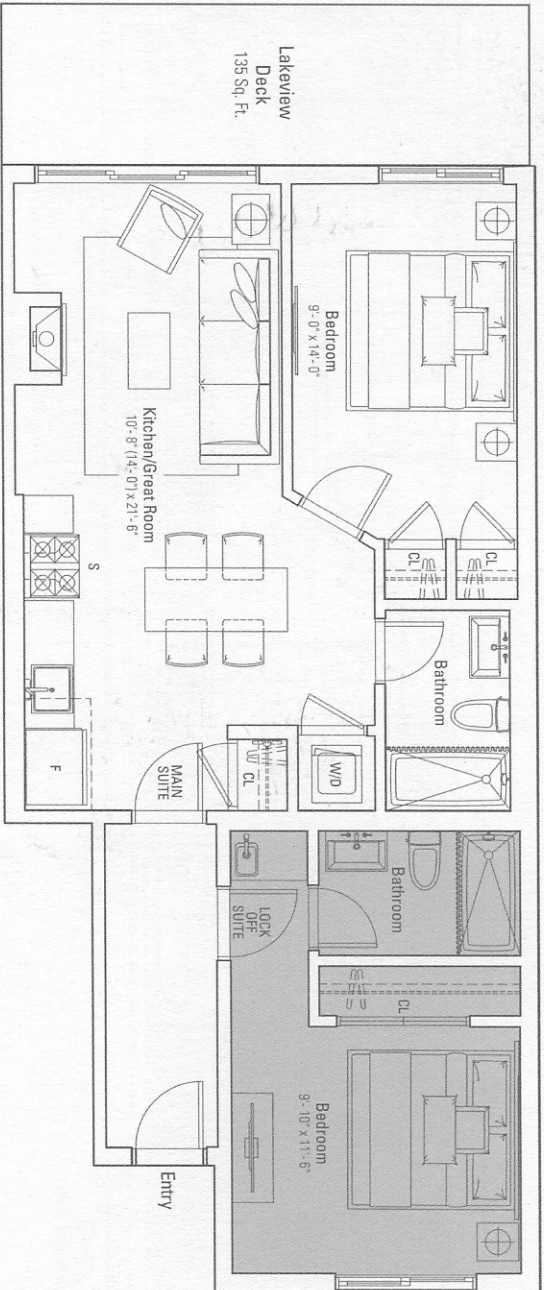

# CRESCENDO BEACH HOUSE VILLA

2 BEDROOM LOCK OFF SUITE | 848 SQ FT + 135 SQ FT DECK

Ground floor

Ground floor

\*Lock off units can be occupied by owner or put in rental program (with separate entrance).  
The vendor reserves the right to make changes and modifications to maintain the high standards of these condos. Renderings are artist's concept. E.&O.E.